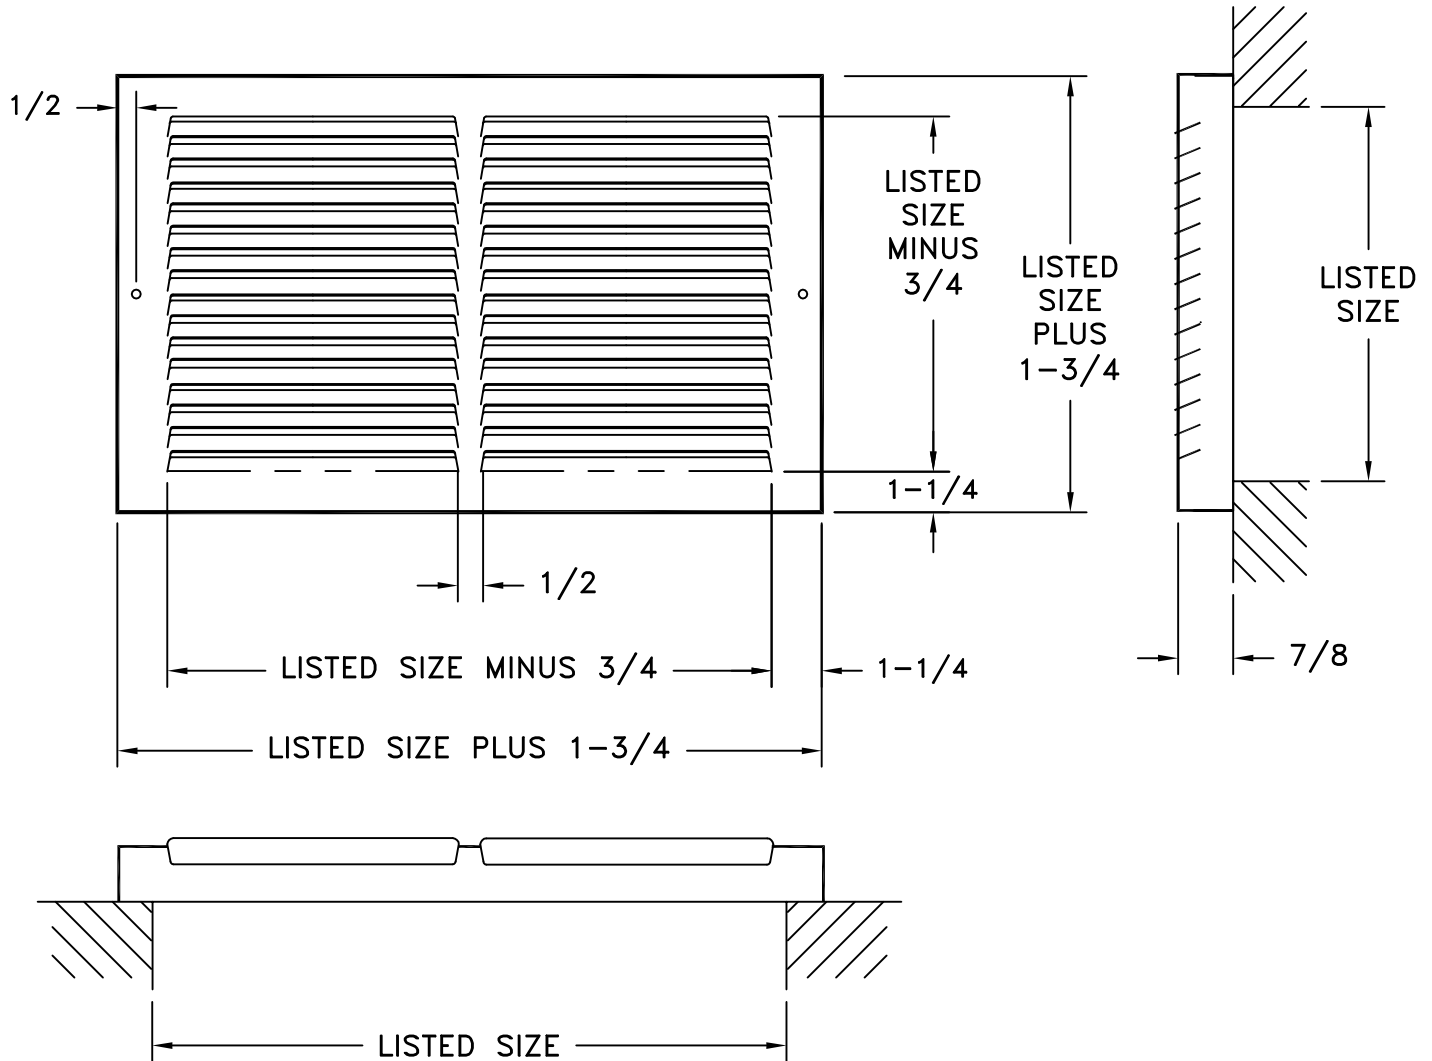

- ALL STEEL CONSTRUCTION
- 1/2 INCH FIN SPACING SET AT 40 DEGREES
- AVAILABLE SIZES: 14, 24, 30 x 6 - 14, 24, 30 x 8
- FINISH: WHITE (W) ENAMEL

JOB NAME: _____	SUBMITTED BY: _____	DATE: 7/9/12	171
LOCATION: _____		171 Steel Baseboard Return Air Grille	
ARCHITECT: _____			
ENGINEER: _____			
CONTRACTOR: _____			